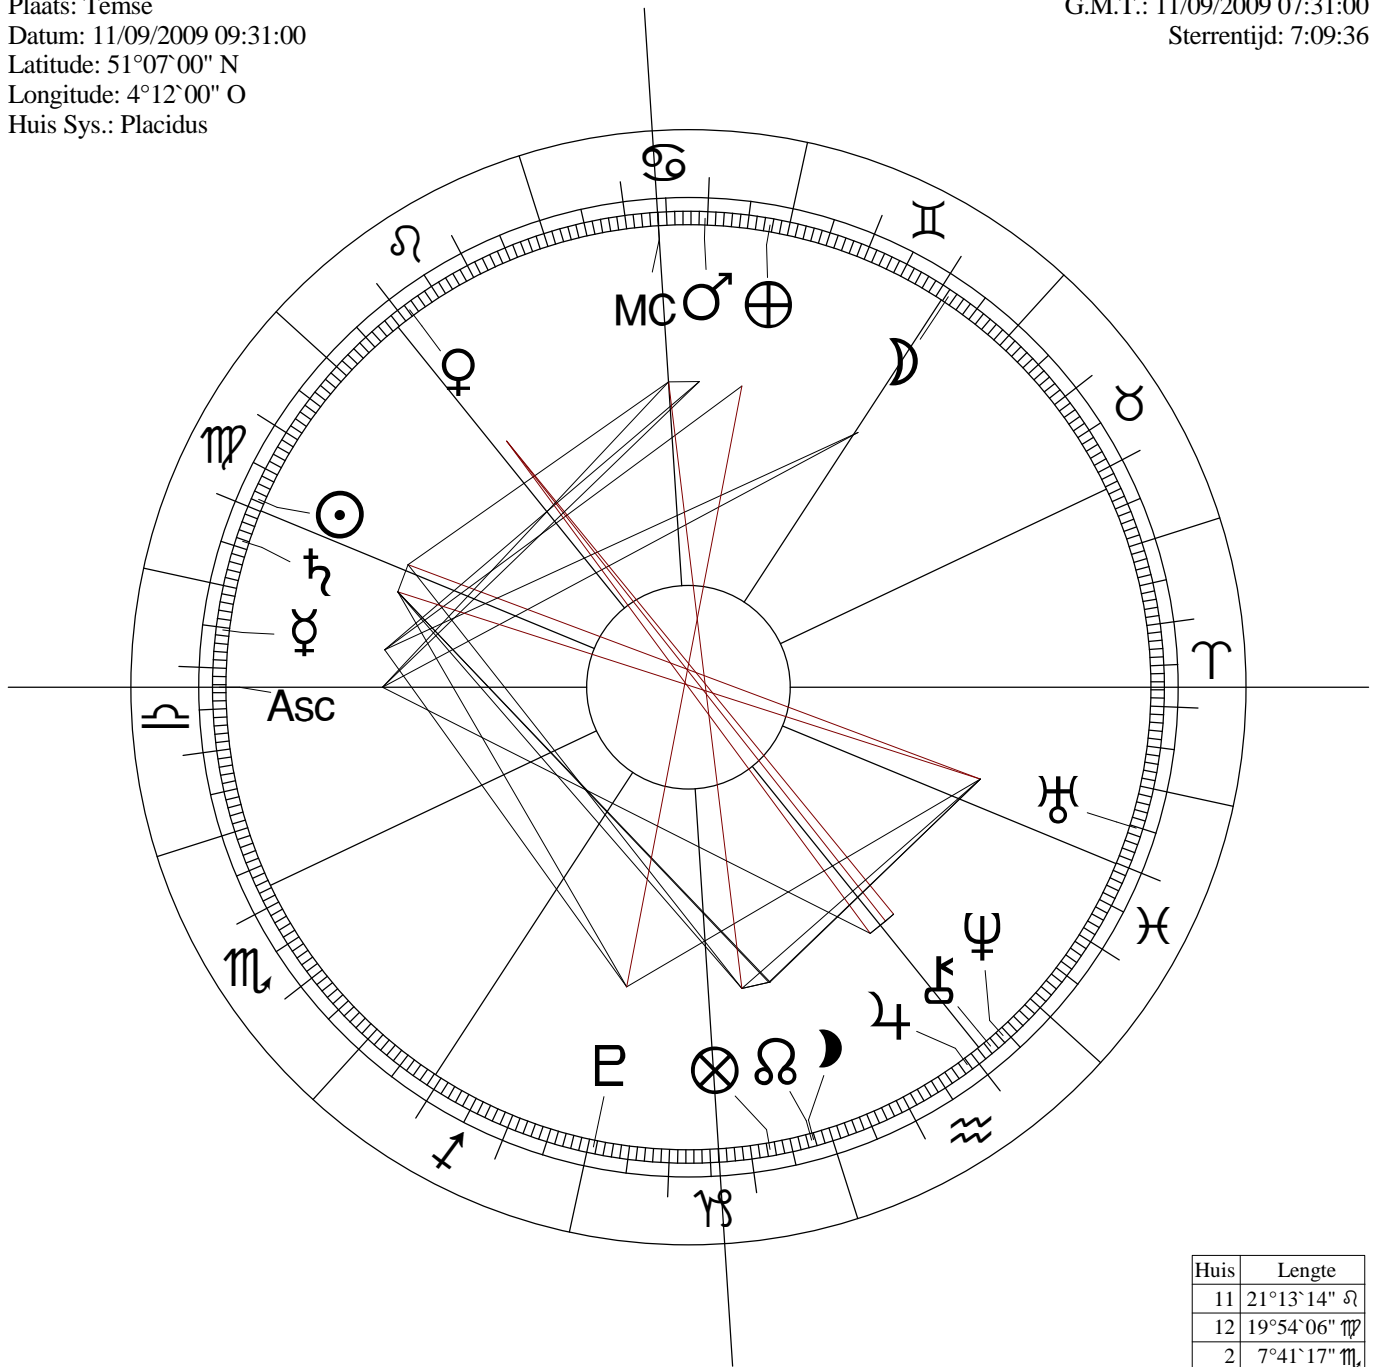

Radix

Naam: Uurhoek 11
Plaats: Temse
Datum: 11/09/2009 09:31:00
Latitude: 51°07'00" N
Longitude: 4°12'00" O
Huis Sys.: Placidus

Julian day: 2455085,81319444
G.M.T.: 11/09/2009 07:31:00
Sterrentijd: 7:09:36

	☉	☾	☿	♀	♂	♃	♄	♅	♆	♇	♁	♂	♁	Asc	MC	R	Lengte	Huis	Declin.	Afstand	Breedte	Elementen
Zon ☉																	18°42'20" ♐	11	4°28'	1,007	0°00'	Vuur 8% ♀
Maan ☾																	8°40'20" ♋	8	25°40'	0,003	3°57'	Aarde 28% ☉ ♃ ♁ ♁
Mercurius ☿	Δ																5°19'33" ♌	12	-5°59'	0,680	-4°13'	Lucht 52% ☾ ♃ ♃ ♁
Venus ♀																	18°45'46" ♏	10	15°43'	1,387	0°32'	♁ ♂ ♃ ♁ ♁
Mars ♂			□														10°18'04" ♁	9	23°25'	1,542	0°23'	♁ ♂ ♃ ♁ ♁
Jupiter ♃	∟		♁														18°47'03" ♁	4	-16°15'	4,135	-1°06'	Water 12% ♁ ♂ ♃ ♁ ♁
Saturnus ♄	♁																24°11'17" ♐	12	4°07'	10,443	1°58'	Hoofd 40% ♃ ♂ ♁ ♁
Uranus ♅	♁					♁											24°52'53" ♋	6	-2°46'	19,097	0°48'	♁ ♂ ♃ ♁ ♁
Neptunus ♆			♁		♁	∟											24°26'15" ♁	5	-13°47'	29,106	0°25'	♁ ♂ ♃ ♁ ♁
Pluto ♇		□				□	□										0°39'23" ♋	3	-17°58'	31,483	5°29'	Vast 18% ♁ ♃ ♁ ♁
Knoop ♁						Δ	∗										27°32'53" ♋	4	-20°39'	0,003	0°00'	Bew. 42% ☉ ☾ ♃ ♁
Cheiron ♄			♁		♁	∟	♁										22°25'18" ♁	5	-7°43'	15,076	6°41'	Pos. 60% ☾ ♃ ♁ ♃
Zwarte maan ☾						Δ	∗			♁							27°48'56" ♋	4	-20°36'	0,000	0°00'	♀ ♂ ♃ ♁ ♁
Pars Fortunae ⊕		□								♁							2°17'38" ♁	9	23°26'			Neg. 40% ☉ ♂ ♃ ♁
Nacht Pars ⊗	Δ					Δ	∗			♁	♁						22°21'38" ♋	4	-21°35'			♀ ♂ ♃ ♁
Ascendant Asc	Δ			□	Δ												12°19'38" ♌	1	-4°52'			♀ ♂ ♃ ♁
Midhemel MC	∗			♁	∟									♁	□		16°02'42" ♁	10	22°29'			♁ ♂ ♃ ♁