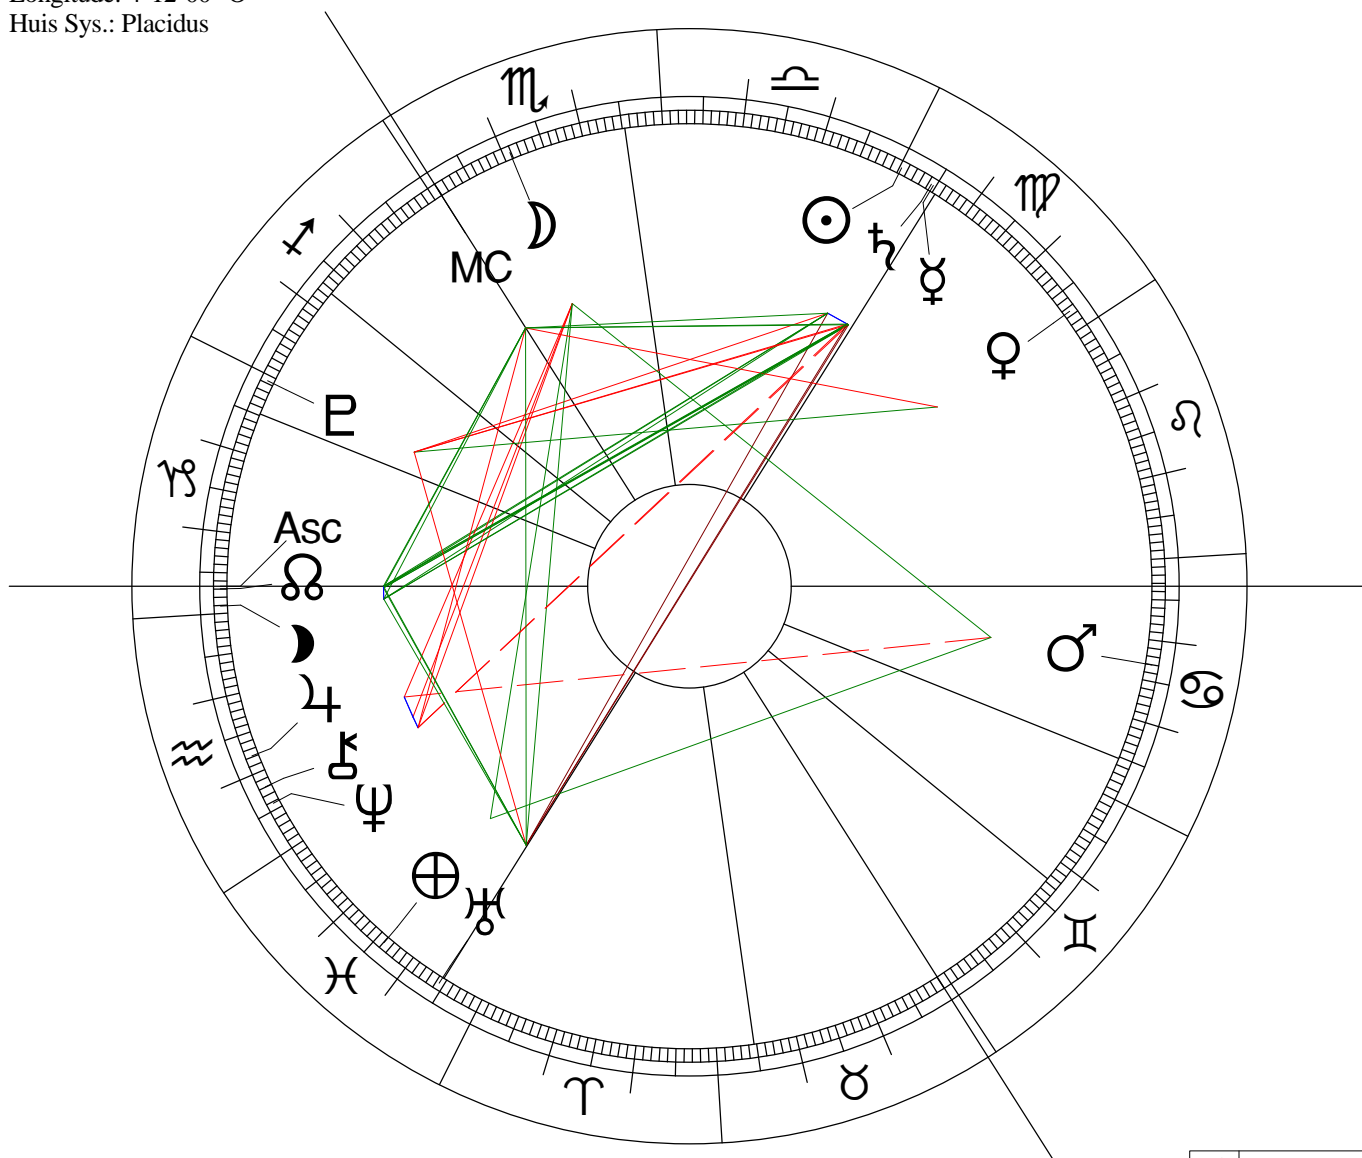

Naam: Uurhoek 12
Plaats: Temse
Datum: 22/09/2009 17:24:00
Latitude: 51°07'00" N
Longitude: 4°12'00" O
Huis Sys.: Placidus

Julian day: 2455097,1416667
G.M.T.: 22/09/2009 15:24:00
Sterrentijd: 15:47:16

Huis	Lengte
11	17°24'51" ♈
12	4°48'41" ♉
2	24°36'12" ♋
3	4°40'19" ♌

	☉	☾	☿	♀	♂	♃	♅	♁	♂	♆	♁	♄	♃	♁	Asc	MC	R	Lengte	Huis	Declin.	Afstand	Breedte
Zon ☉																		29°45'32" ♏	8	0°06'	1,004	0°00'
Maan ☾																		19°08'17" ♏	9	-22°04'	0,003	-4°45'
Mercurius ☿	♂																	25°18'52" ♏	8	0°18'	0,665	-2°21'
Venus ♀																		2°32'08" ♏	7	11°30'	1,445	1°00'
Mars ♂		♂																16°59'36" ♏	6	22°57'	1,469	0°36'
Jupiter ♃					♁													17°51'25" ♏	1	-16°31'	4,238	-1°06'
Saturnus ♄						♁												25°36'01" ♏	8	3°34'	10,445	1°59'
Uranus ♅			♁			♁												24°25'42" ♏	1	-2°57'	19,099	0°48'
Neptunus ♆			♁			♁												24°10'50" ♏	1	-13°52'	29,204	0°25'
Pluto ♁			♁	♁		♁	♁											0°41'15" ♏	11	-18°01'	31,680	5°26'
Knoop ♁	♁	♁				♁	♁											26°56'53" ♏	1	-20°46'	0,003	0°00'
Cheiron ♄						♁		♁										21°57'47" ♏	1	-7°54'	15,195	6°38'
Zwarte maan ☾	♁	♁				♁	♁			♁								29°04'12" ♏	1	-20°21'	0,000	0°00'
Pars Fortunae ☉	♁				♁													16°01'48" ♏	1	-5°31'		
Ascendant Asc	♁	♁				♁	♁		♁	♁								26°39'03" ♏	1	-20°50'		
Midhemel MC	♁	♁	♁			♁	♁	♁	♁	♁	♁							29°02'21" ♏	10	-19°57'		

Elementen	Percentage	Planets
Vuur	0%	
Aarde	64%	☉ ☿ ♀ ♃
Lucht	10%	♁ ♁ ♁ Asc
Water	26%	☾ ♂ ♆ ⊕
Hoofd	30%	♂ ♁ ♁ ☾
Vast	24%	Asc ♃ ♄ ♅
Bew.	46%	MC ☉ ☿ ♀ ♃
Pos.	10%	♃ ♄ ♅
Neg.	90%	☉ ☾ ☿ ♀ ♂ ♃ ♆ ♁