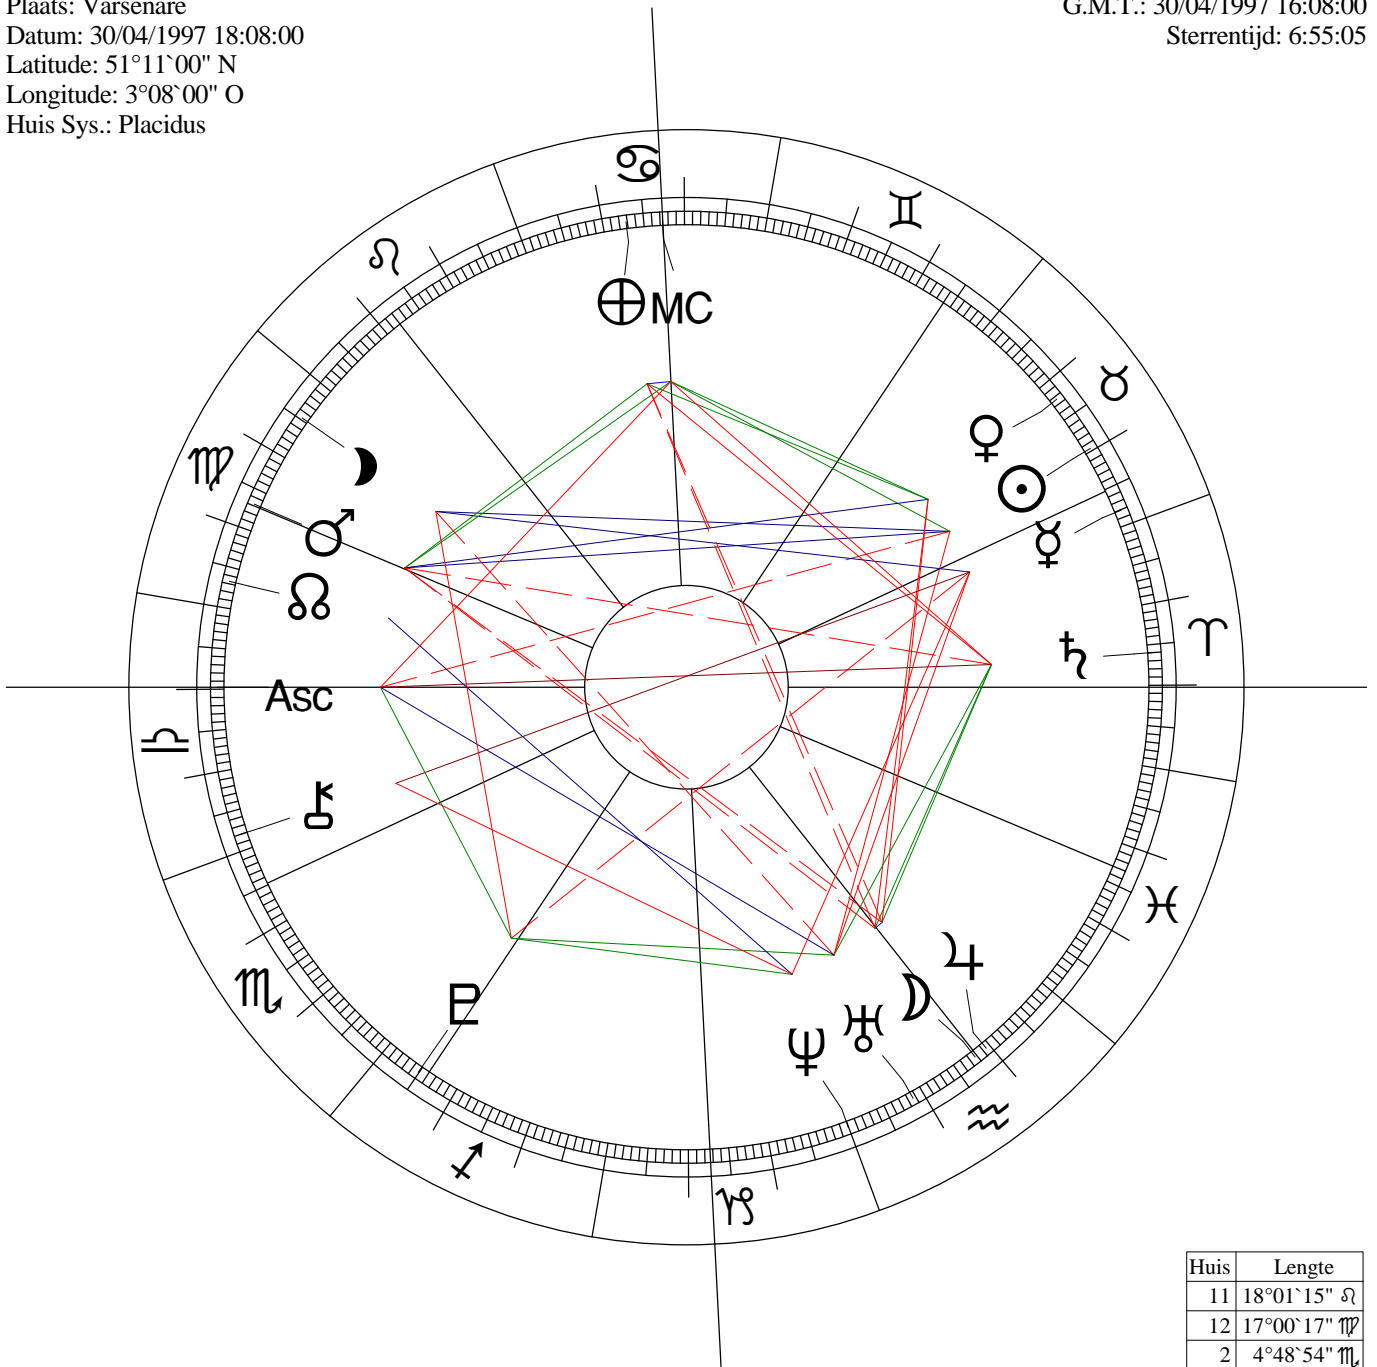

Radix

Naam: Uurhoek09
Plaats: Varsenare
Datum: 30/04/1997 18:08:00
Latitude: 51°11'00" N
Longitude: 3°08'00" O
Huis Sys.: Placidus

Julian day: 2450569,1722222
G.M.T.: 30/04/1997 16:08:00
Sterrentijd: 6:55:05

Table with 2 columns: Huis, Lengte. It lists house numbers and their corresponding lengths in degrees and minutes.

Main astrological data table with columns for planet symbols, house numbers, length, house number, declination, distance, and breadth. It includes rows for the Sun, Moon, Mercury, Venus, Mars, Jupiter, Saturnus, Uranus, Neptunus, Pluto, Knoop, Cheiron, Zwarte maan, and Pars Fortunae. It also includes a section for 'Elementen' (Elements) and 'Pos.' (Positions).