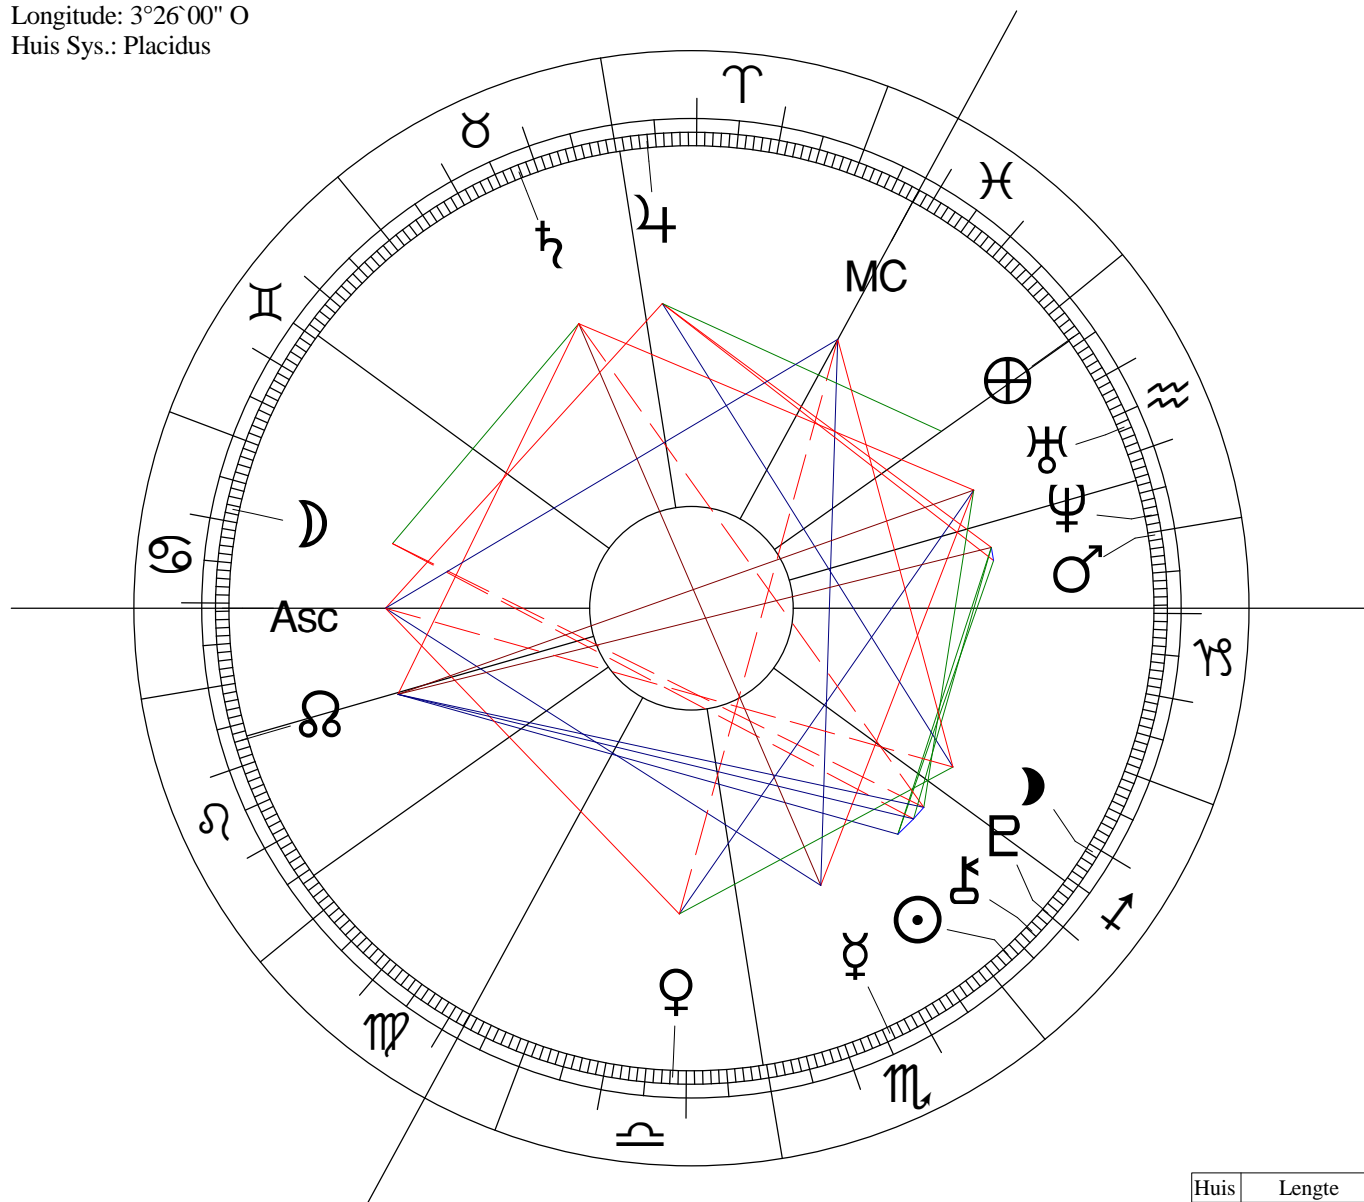

Naam: Uurhoek10
Plaats: Zulte
Datum: 25/11/1999 20:00:00
Latitude: 50°55'00" N
Longitude: 3°26'00" O
Huis Sys.: Placidus

Julian day: 2451508,2916667
G.M.T.: 25/11/1999 19:00:00
Sterrentijd: 23:30:51

Huis	Lengte
11	29°31'53" ♐
12	14°31'04" ♑
2	6°39'08" ♏
3	25°54'45" ♏

	☉	☾	☿	♀	♂	♃	♄	♅	♆	♇	♁	♂	♁	☊	Asc	MC	R	Lengte	Huis	Declin.	Afstand	Breedte	Elementen	
Zon ☉																		3°03'22"	♈	5	-20°46'	0,987	0°00'	Vuur 28% ☉ ♃ ♁ ♁
Maan ☾																		8°27'10"	♌	12	20°51'	0,002	-2°20'	♄ ♃
Mercurius ☿																		15°39'24"	♌	5	-14°10'	0,828	2°28'	Aarde 14% ☿ ♃
Venus ♀																		18°20'17"	♌	4	-5°21'	0,883	2°00'	Lucht 16% ♀ ♄ ♁ ♁
Mars ♂ *																		29°37'10"	♎	7	-21°41'	1,653	-1°29'	Water 42% ☾ ♃ Asc MC
Jupiter ♃																		26°03'49"	♐	10	8°43'	4,137	-1°27'	
Saturnus ♄ *																		12°12'01"	♏	11	13°02'	8,264	-2°35'	Hoofd 54% ☾ ♃ ♂ ♃
Uranus ♅																		13°20'08"	♍	8	-17°28'	20,232	0°40'	Vast 24% Asc ♃ ♃ ♁ ♁
Neptunus ♆ *																		2°05'39"	♍	7	-19°28'	30,617	0°15'	
Pluto ♁																		10°03'36"	♈	5	-11°12'	31,174	10°52'	
Knoop ♋																		6°58'59"	♏	2	18°32'	0,003	0°00'	Bew. 22% ☉ ♁ ♄ ☾
Cheiron ♄																		7°08'27"	♏	5	-17°39'	10,736	3°55'	MC
Zwarte maan ☾																		19°22'30"	♈	6	-23°01'	0,000	0°00'	Pos. 44% ☉ ♃ ♃ ♁ ♁
Pars Fortunae ☊																		26°01'26"	♍	9	-12°51'			♀ ♁ ♁ ♄
Ascendant Asc																		20°37'38"	♌	1	21°52'			☾ ♁
Midhemel MC																		22°03'55"	♋	10	-3°09'			Neg. 56% ☾ ♃ ♂ ♃